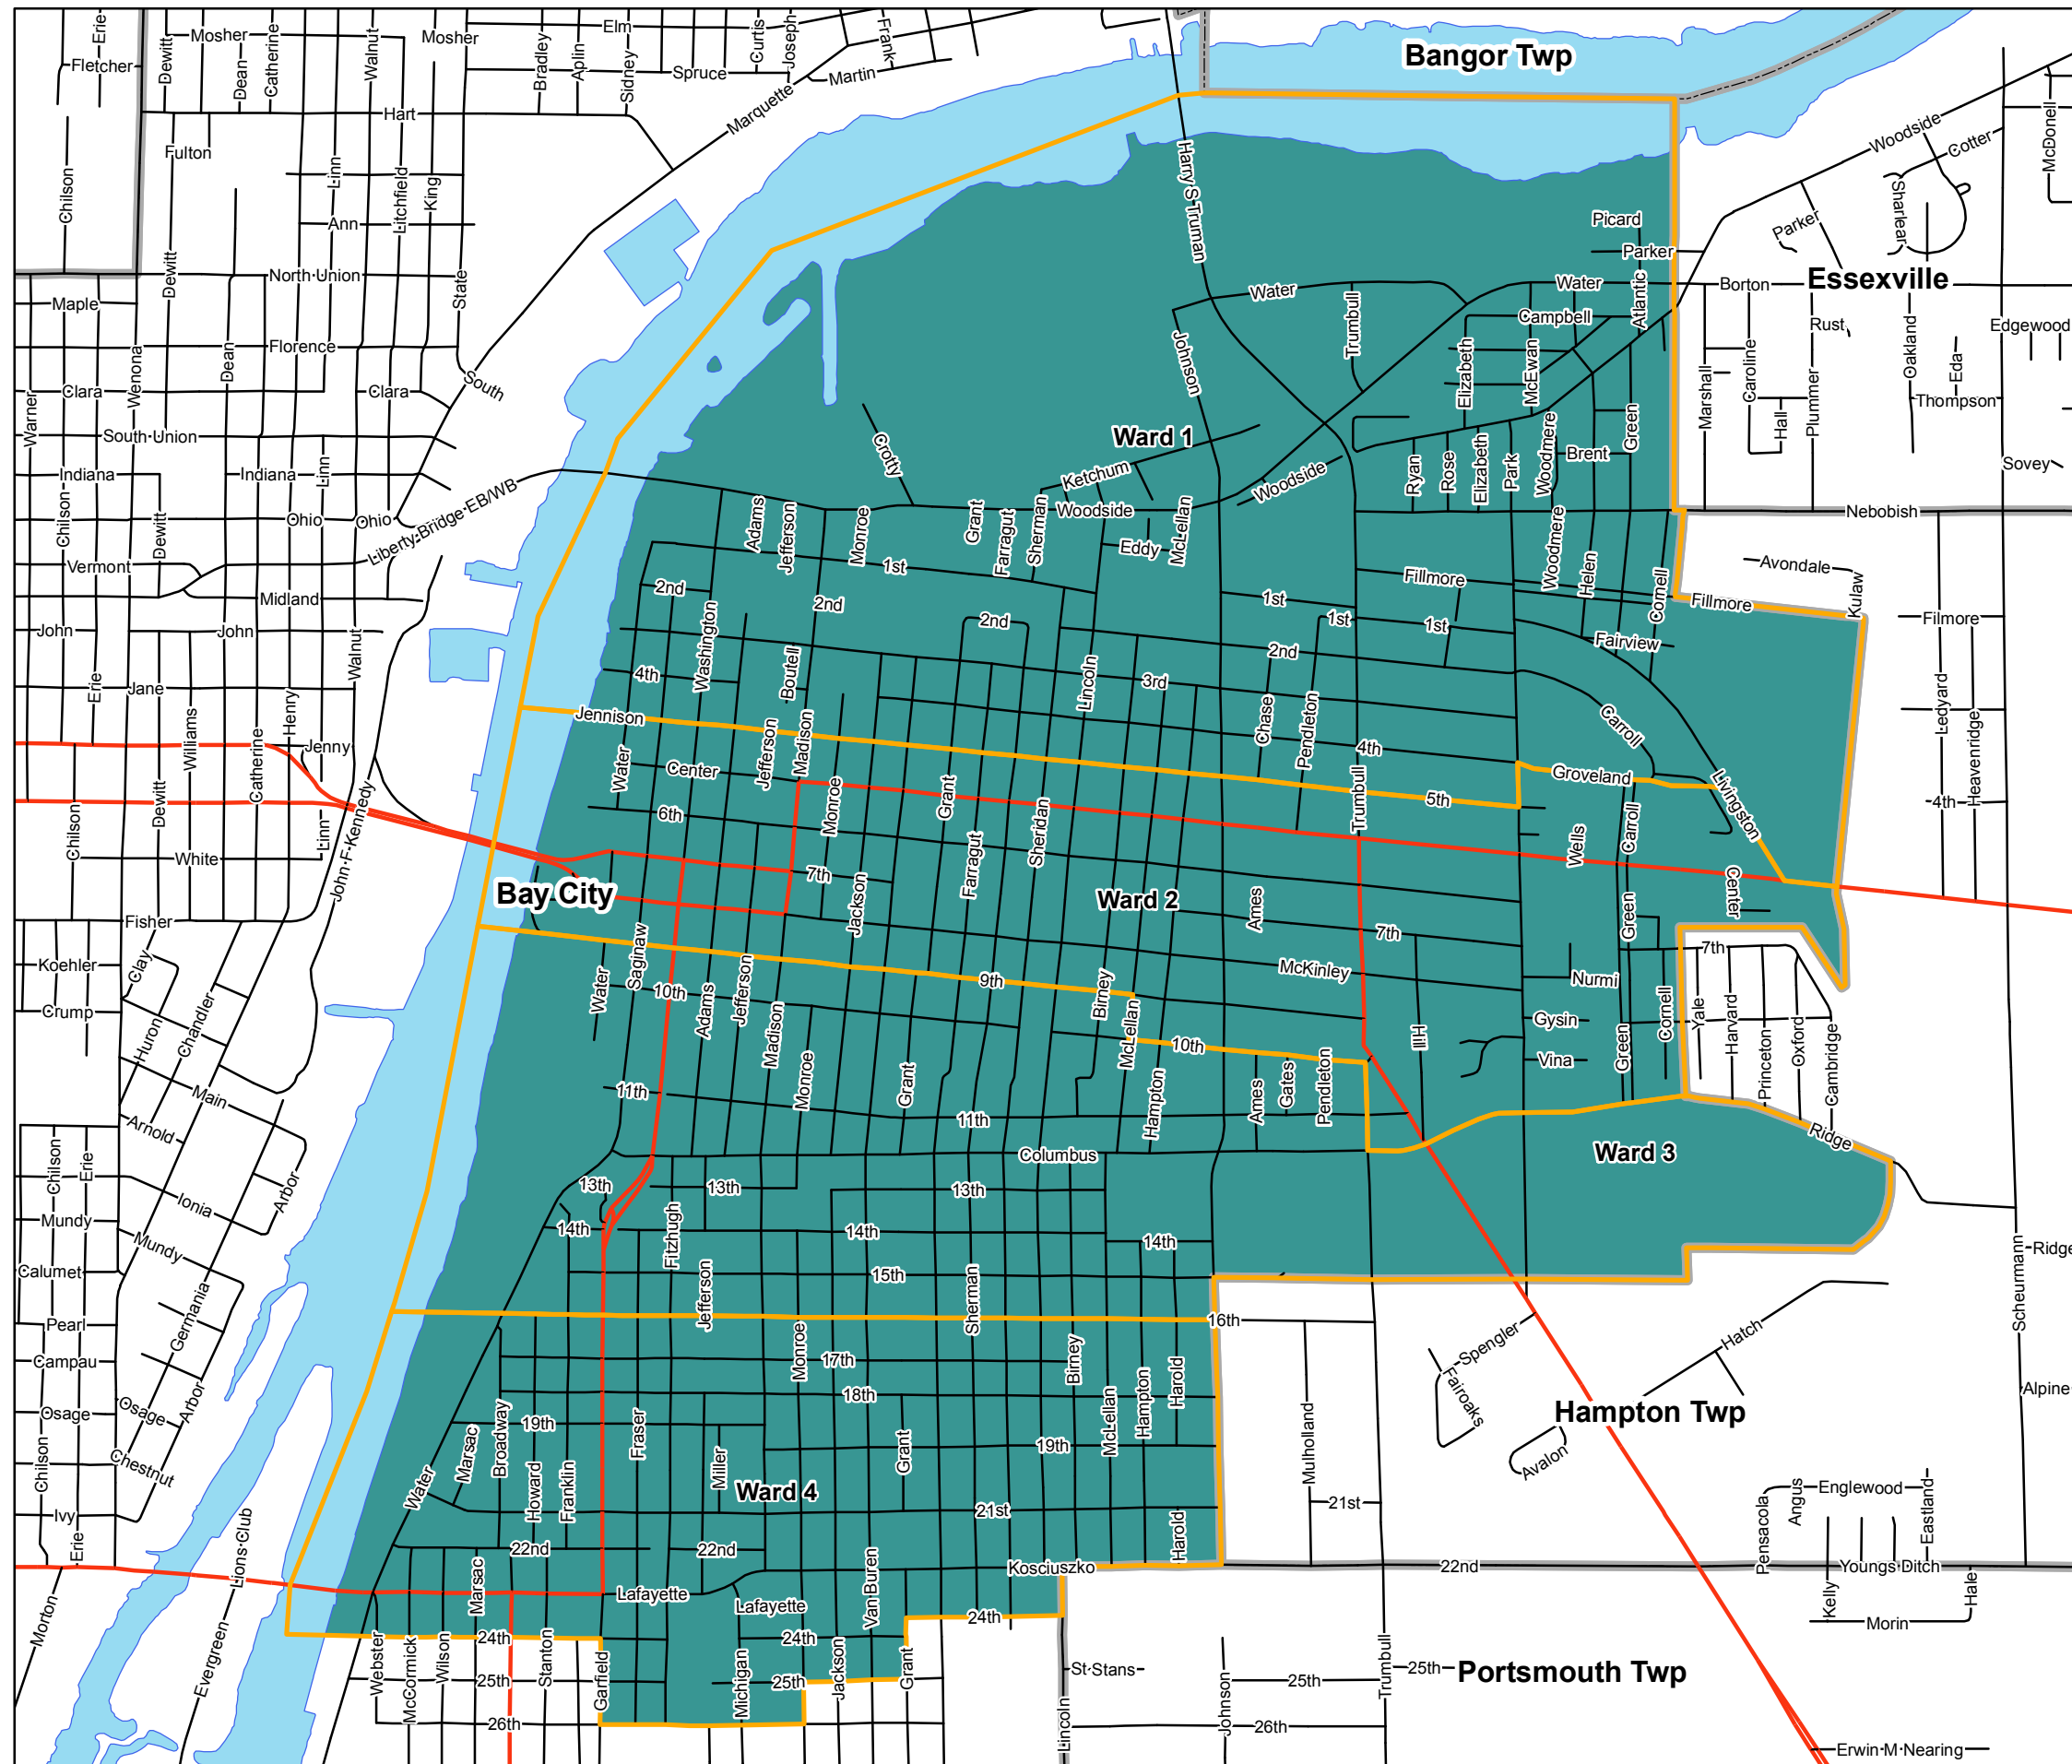

2013 Bay County Commission District 6

Legend

- Voter Precincts
- State Trunklines
- Local Roads
- City/Township Boundaries
- Saginaw River

County Commission District 6

- 2010 Population: 15,530