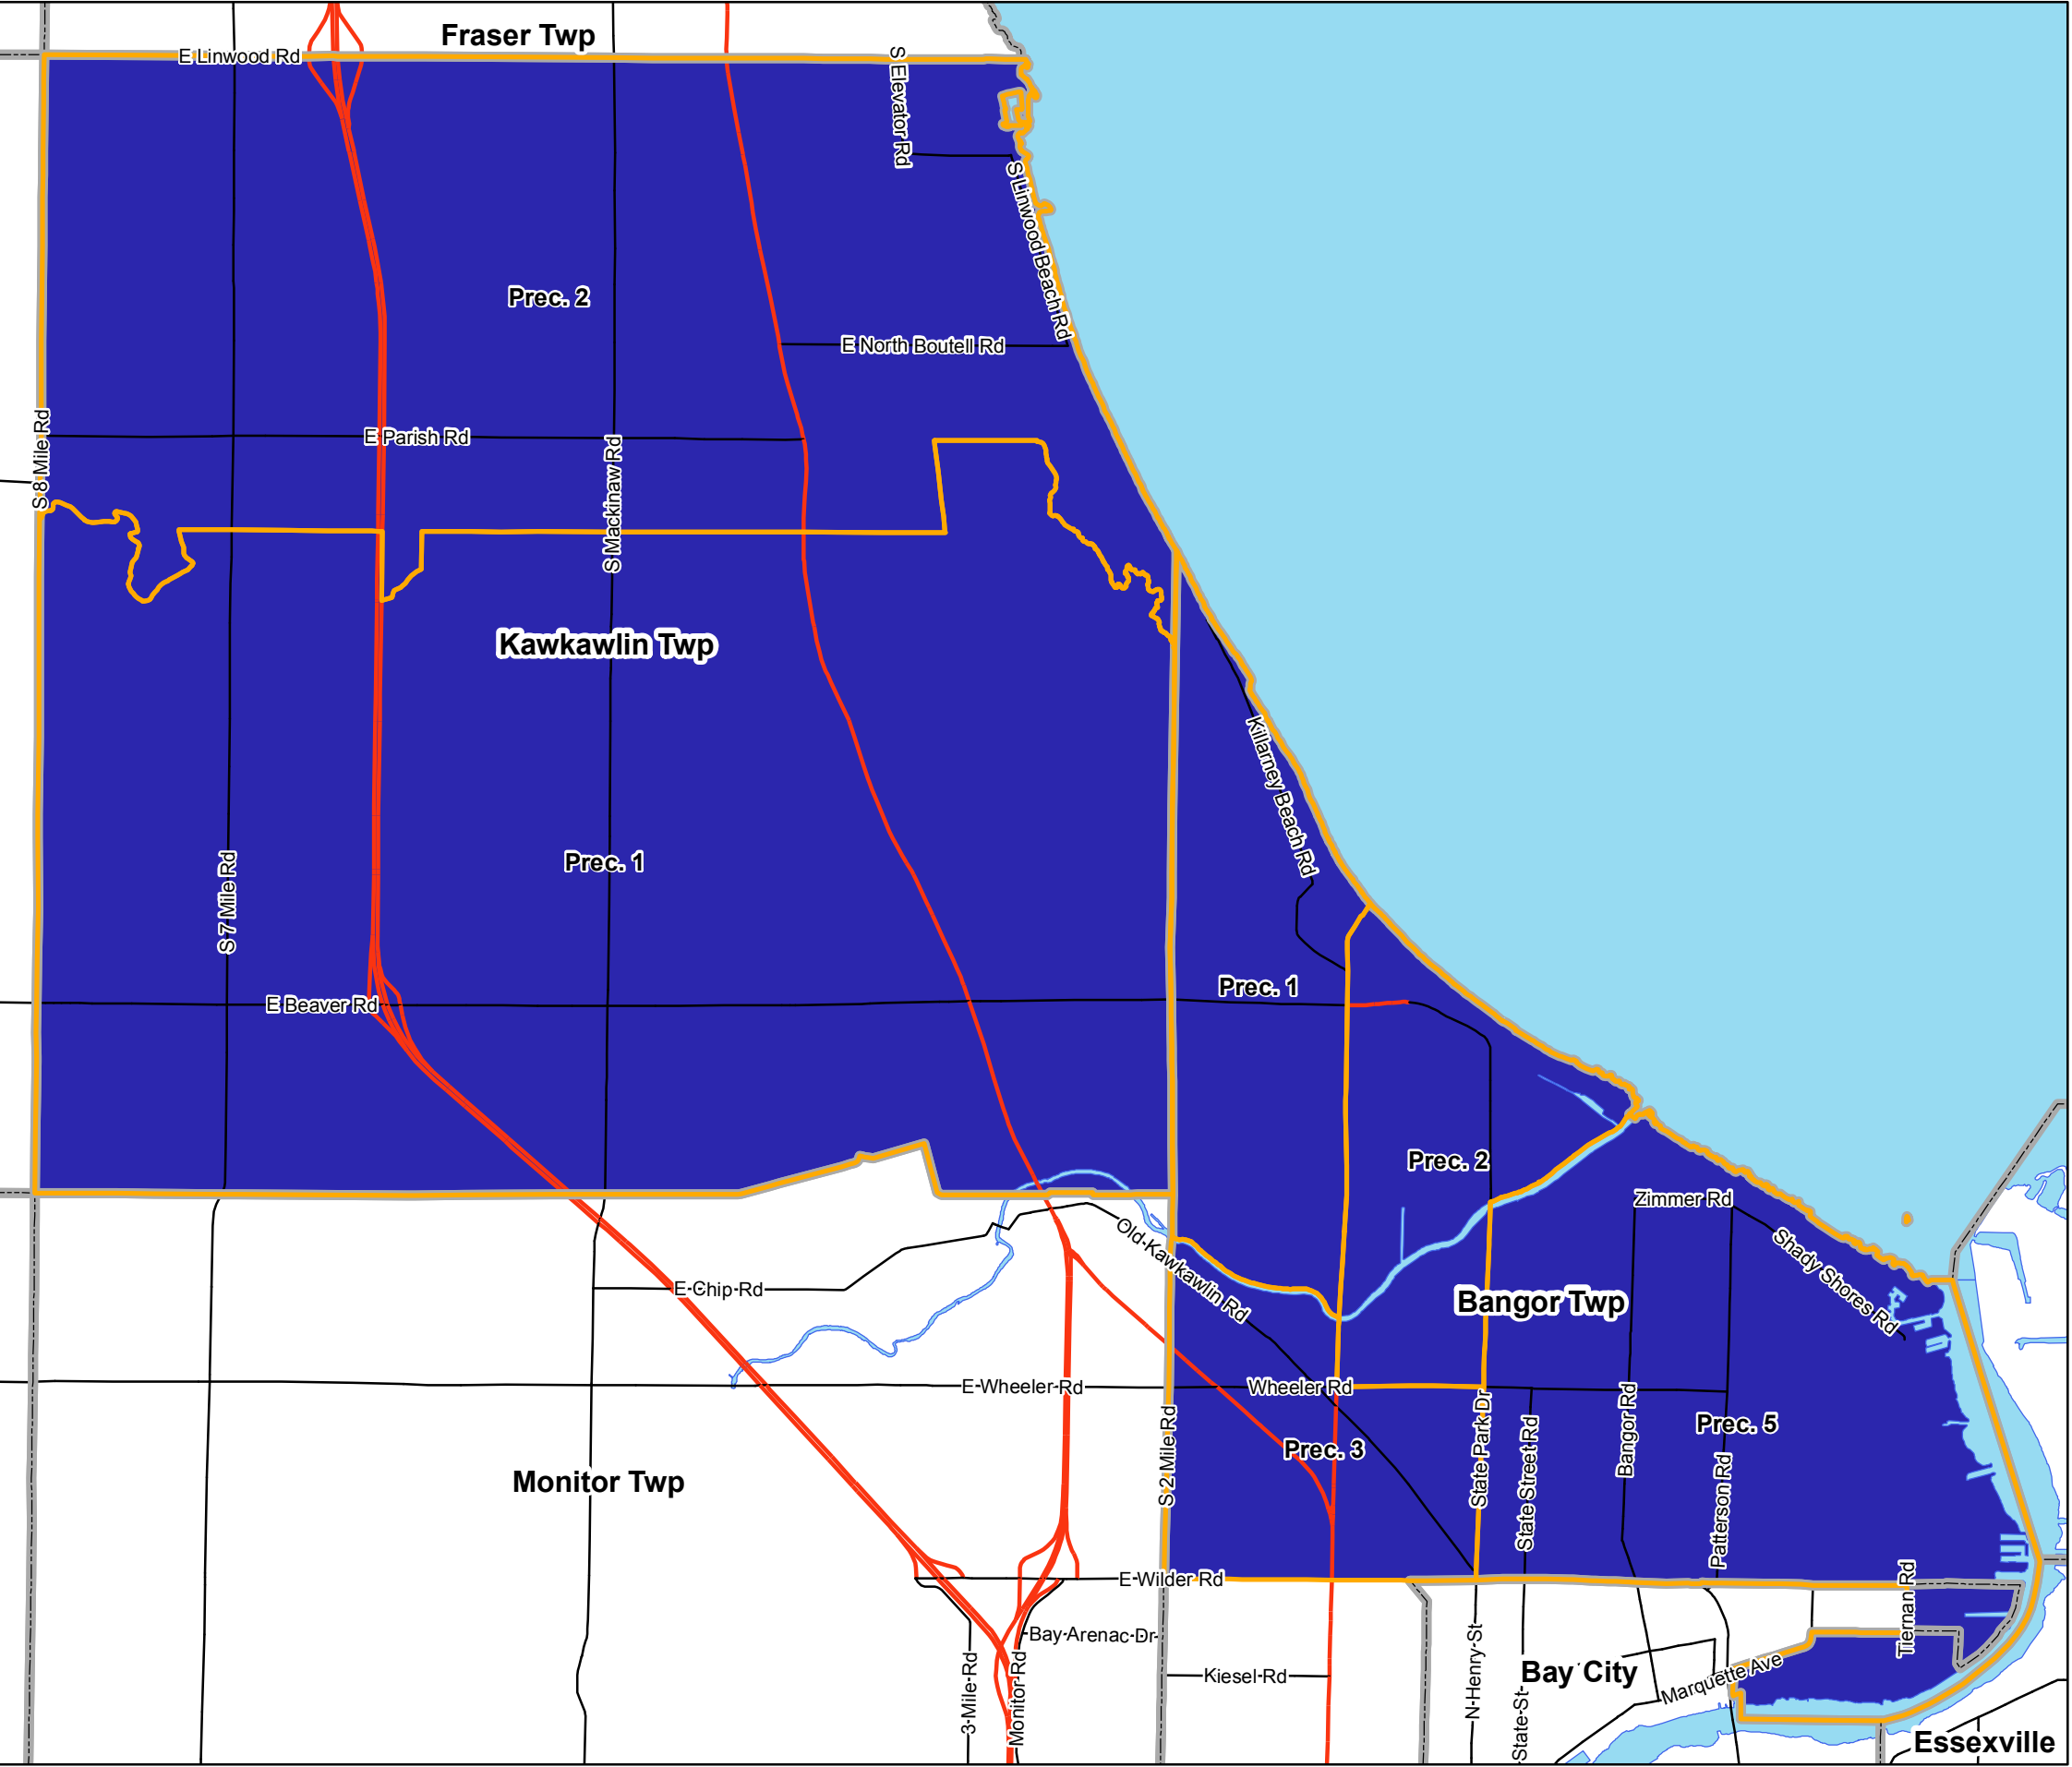

# 2013 Bay County Commission District 2

**Legend**

- Voter Precincts
- City/Township Boundaries
- State Trunklines
- Local Roads
- Saginaw Bay

**County Commission District 2**

- 2010 Population: 14,928